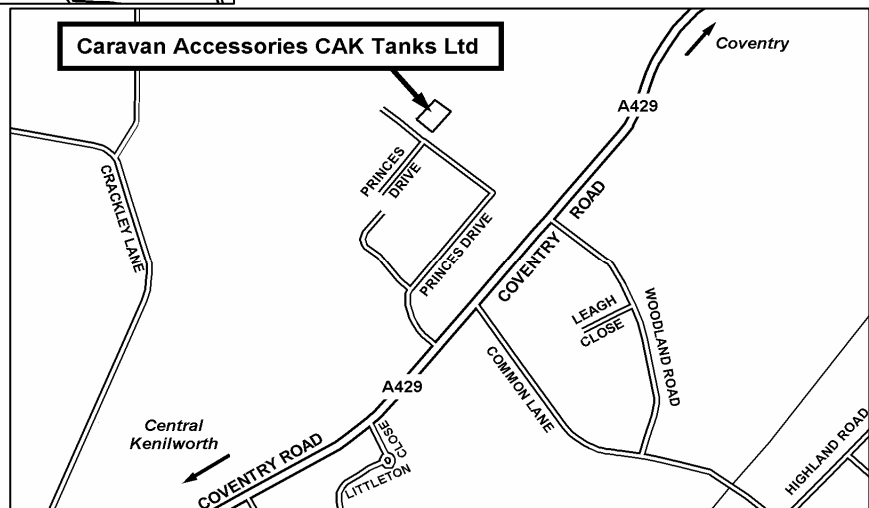

WHETHER YOU NEED A WATER TANK OR A DOOR CATCH WHY NOT ASK SupremeTech TO FIT IT FOR YOU.

0844 414 2630 [www.supremetech.co.uk](http://www.supremetech.co.uk)

**HOW TO FIND US**

Exit the M40 (J-15) and head towards Coventry on the A46. Come off at the junction marked University of Warwick & Stoneleigh. Follow the signposts to the University until you come to the traffic lights. Turn Left (A429), after approximately 1½ miles take the turning on the right opposite the bus stop & phone box. Look for C.A.K. on our building.