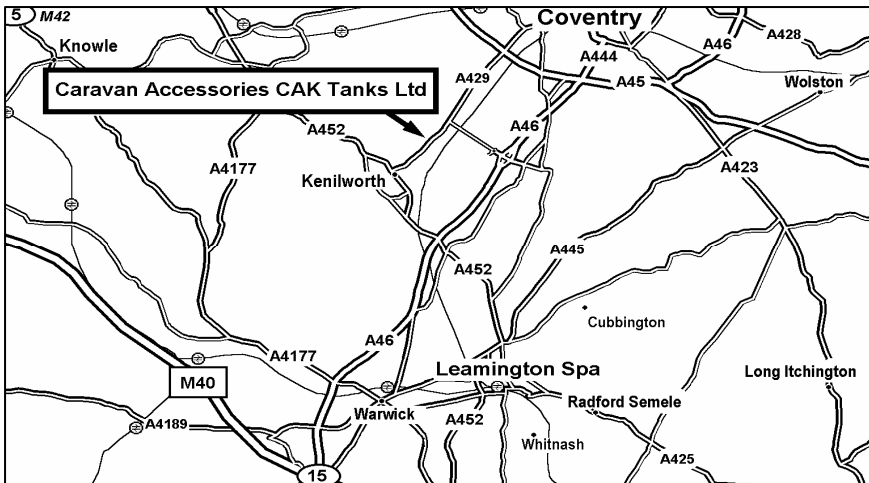

HOW TO FIND US

Exit the M40 (J-15) and head towards Coventry on the A46. Come off at the junction marked University of Warwick & Stoneleigh. Follow the signposts to the University until you come to the traffic lights. Turn Left (A429), after approximately 1½ miles take the turning on the right opposite the bus stop & phone box. Look for C.A.K. on our building.