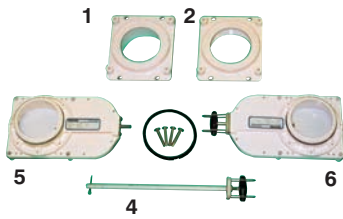

- 1 **1659** BOND ON ADAPTOR TANK TO EZ-VALVE
- 2 **1959** THREAD ON ADAPTOR EZ-VALVE
- 4 **4100** EXTENSION HANDLE 10" FOR 08707
- 5 **8707** 2X SLIDE EZ-VALVE REQUIRES 4100
- 6 **8706** 2H SLIDE EZ VALVE STANDARD VALVE
- **8737** SLIDE VALVE TO ADAPTOR SCREWS
- **1457** ADAPTOR SEAL BOND ON SLIDE VALVE