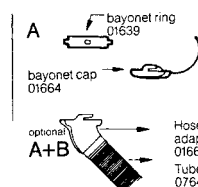

ACCESSORIES FOR AQUA MAGIC, MKIV, MKV STARLITE, ELECTRA MAGIC & BRAVURA

- 1 **1659** BOND ON ADAPTOR TANK TO EZ-VALVE
- 2 **1959** THREAD ON ADAPTOR EZ-VALVE
- 4 **4100** EXTENSION HANDLE 10" FOR 08707
- 5 **8707** 2X SLIDE EZ-VALVE REQUIRES 4100
- 6 **8706** 2H SLIDE EZ VALVE STANDARD VALVE
- **8737** SLIDE VALVE TO ADAPTOR SCREWS
- **1457** ADAPTOR SEAL BOND ON SLIDE VALVE

- 7 **1665** CURVED HOSE BAYONET ADAPTOR
- 8 **1952** DOUBLE ENTRY COLLECTOR
- 9 **2593** BUMPER HOSE BAYONET ADAPTOR
- 10 **1639** BAYONET RING
- 11 **1664** BAYONET CAP
- **H7S** 3" FLEXI DISCHARGE HOSE / MTR (See P24)
- **H7FL** 3" LAYFLAT DISCHARGE HOSE / MTR (See P20)

- 12 **8648** MALE THREADED 3" PIPE 10"
- 13 **8529** MALE THREADED 3" PIPE 8"
- 14 **2621** CLOSET FLOOR FLANGE FEMALE THREAD
- 15 **2620** CLOSET FLOOR FLANGE MALE THREAD
- 16 **7580** CLOSET FLOOR FLANGE PLAIN (NPT)
- **HC7** 3" HOSE CLIP FOR H7S DISCHARGE HOSE (See P24)

AQUA MAGIC V

The NEW Aqua Magic V is a modern, economical model that is easy to install and is operated by one two stage lever at the top of the toilet. This toilet can be supplied in two heights. In the case of the high model the waste tank is installed under the floor, and with the low model it is installed above the floor when used in boats.

Features:

- Finish: white
- Hook-up to vehicles central water tank: yes
- Hand operated by a 2 stage lever
- Better flush – full bowl coverage
- Waste tank capacity: dependent upon vehicle
- Flush water tank capacity: dependent upon vehicle
- Depth 455mm x Width 383mm x Height 5L 329mm, 5H 445mm

TLTAM5L Aqua magic V low hand lever operated white

TLTAM5H Aqua magic V high hand lever operated white

BRAVURA