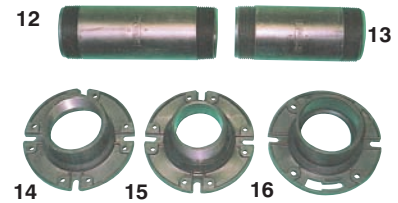

- 12 **8648** MALE THREADED 3" PIPE 10"
- 13 **8529** MALE THREADED 3" PIPE 8"
- 14 **2621** CLOSET FLOOR FLANGE FEMALE THREAD
- 15 **2620** CLOSET FLOOR FLANGE MALE THREAD
- 16 **7580** CLOSET FLOOR FLANGE PLAIN (NPT)
- **HC7** 3" HOSE CLIP FOR H7S DISCHARGE HOSE (See P24)

AQUA MAGIC V

The NEW Aqua Magic V is a modern, economical model that is easy to install and is operated by one two stage lever at the top of the toilet. This toilet can be supplied in two heights. In the case of the high model the waste tank is installed under the floor, and with the low model it is installed above the floor when used in boats.

Features:

- Finish: white
- Hook-up to vehicles central water tank: yes
- Hand operated by a 2 stage lever
- Better flush – full bowl coverage
- Waste tank capacity: dependent upon vehicle
- Flush water tank capacity: dependent upon vehicle
- Depth 455mm x Width 383mm x Height 5L 329mm, 5H 445mm

TLTAM5L Aqua magic V low hand lever operated white

TLTAM5H Aqua magic V high hand lever operated white