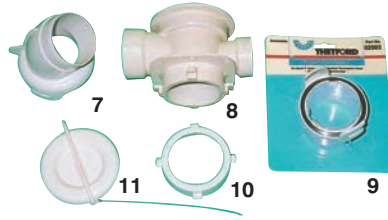

- 7 **1665** CURVED HOSE BAYONET ADAPTOR
- 8 **1952** DOUBLE ENTRY COLLECTOR
- 9 **2593** BUMPER HOSE BAYONET ADAPTOR
- 10 **1639** BAYONET RING
- 11 **1664** BAYONET CAP
- **H7S** 3" FLEXI DISCHARGE HOSE / MTR (See P24)
- **H7FL** 3" LAYFLAT DISCHARGE HOSE / MTR (See P20)