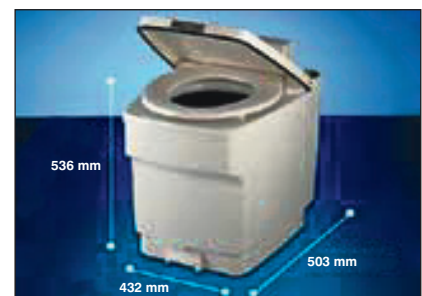

ELECTRA MAGIC

ELECTRA MAGIC

This is a recirculating toilet suitable for buses and touring units. A silent toilet that never gets blocked. This model does not require a separate waste holding tank nor a connection to a water supply line. The toilet is charged with clean water and toilet additive. The pump recycles the fluid and solids are collected by a double filter system. The double filter system takes away any risk of obstruction. An easy to read level indicator signals the initial charge level and warns when the waste tank is almost full. A valve underneath the toilet is opened to evacuate the waste into a holding tank, and the process starts again. The tank is then emptied at an authorised disposal point. Toilet can be operated on its own capacity without a holding tank if the installation need require this.

Features:

- Finish: parchment
- Flush: electric (24Volt) (12 volt motor conversion kit available)
- Initial charge volume (fresh water + toilet additive): 9,2 L
- Waste capacity: 14,3L
- Total unit capacity: 23,5L

TLTEMAG Electra magic recirculating 24 v

PERMANENT TOILET DISCHARGE HOLDING TANKS

Toilet discharge holding tanks are available from our vast range of standard sizes. See tank illustrations at beginning of catalogue. A simple installation scheme drawing is published here, see right. Technical and system design advice available. Full range of Thetford spares and accessories supported.