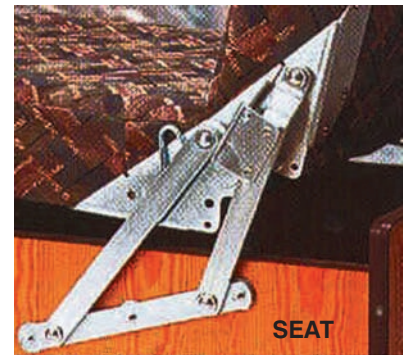

ROCK N' ROLL SEAT BED MECHANISM

Zinc plated hinge mechanism providing simple fold down action to turn dinette into double bed. Not suitable for modification to original driver & passenger front seats. Heavy duty construction zinc galvanised finish. The sized drawings are given as a starting guide only. There are many variations in the way the hinge set can be installed to suit the intended usage.

RNRHNG3 Rock n' Roll hinge handed pair.

A - TRAVELLING POSITION
B - BED POSITION
C - DINING POSITION