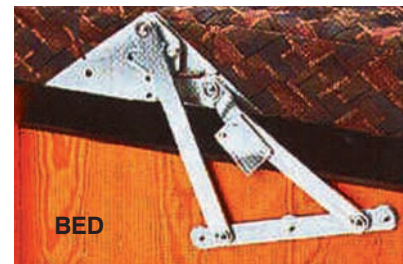

ROCK N' ROLL SEAT BED MECHANISM

Zinc plated hinge mechanism providing simple fold down action to turn dinette into double bed. Not suitable for modification to original driver & passenger front seats. Heavy duty construction zinc galvanised finish. The sized drawings are given as a starting guide only. There are many variations in the way the hinge set can be installed to suit the intended usage.

RNRHNG3 Rock n' Roll hinge handed pair.

A - TRAVELLING POSITION
B - BED POSITION
C - DINING POSITION