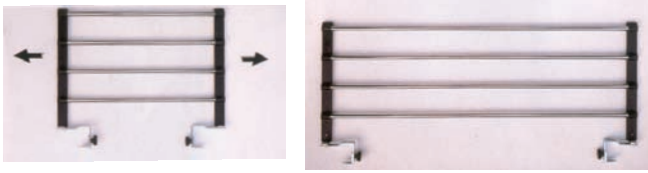

AWNINGS, WASH RACK, SEITZ S4 WINDOWS

Interior

UNIVERSAL WINDOW WASHING RACK

Very useful washing rack that easily clamps to most window apertures. The washing rack is universal fitting; the width extends from 470mm to 900mm. Folds flat for easy storage. Metal clamps, moulded ends chromed metal rack tubes. Ideal for beach towels or wet clothing or to create shelves for shoes & clothing in wardrobes.

WWL01 Window washing rack