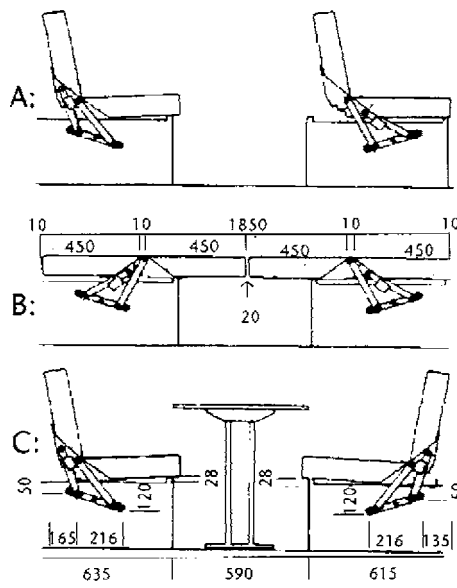

ROCK N' ROLL SEAT BED MECHANISM

Zinc plated hinge mechanism providing simple fold down action to turn dinette into double bed. Not suitable for modification to original driver & passenger front seats. Heavy duty construction zinc galvanised finish. The sized drawings are given as a starting guide only. There are many variations in the way the hinge set can be installed to suit the intended usage.

RNRHNG3 Rock n' Roll hinge handed pair.

A - TRAVELLING POSITION
B - BED POSITION
C - DINING POSITION