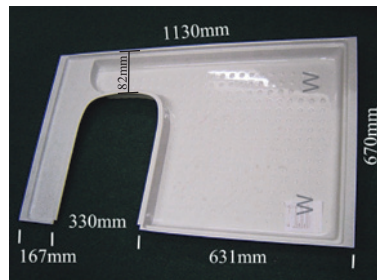

Depth 65 max
C200 TRAY LEFT HAND

NEW C400 UNIVERSAL SHOWER TRAY

The NEW C400 universal tray has been designed to locate directly into the front lip of the C400 moulding. Tray has two positions, W on photo, for waste outlet (SW180) and length can be shortened to 780mm max.

VSTUNT400W C400 Universal shower tray white