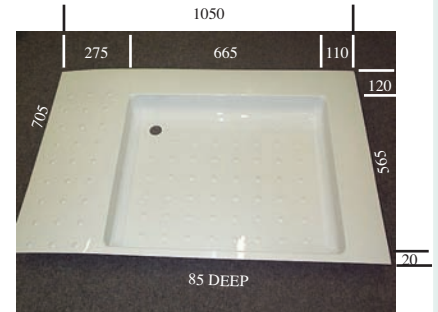

C200 SHOWER TRAY

Shower tray specially designed for Thetford C200 toilet installations. Two trays are available for left hand or right hand fit. Cut outs are profiled to match the toilet sealing rim while allowing a cleaning gap to the rear side of the C200 console. Tray has two positions, W on photo, for waste outlet (SW180) and length can be shortened to 1075mm max. Colour: white.

VST200RW C200 shower tray RH position white
VST200LW C200 shower tray LH position white

VSTUNT1W

UNIVERSAL SHOWER TRAY TRIM TO REQUIRED SIZE

The universal shower tray is designed to be easily adaptable to fit almost any situation. There is plenty of plastic to allow trimming to any size or shape of shower room. We have modified the tooling so the 7 grip bar detail has change to rows of buttons to match the base of the tray and aid cutting to size in this portion. (Requires SW180)

VSTUNT1W Universal shower tray white