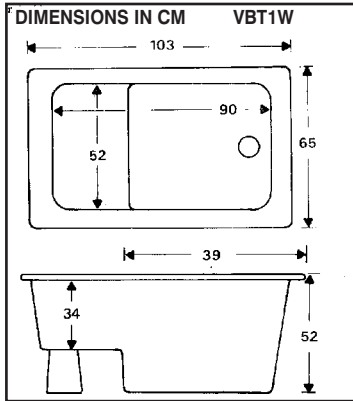

COMPACT BOAT & MOTORHOME BATH

Our original Motorhome and Boat bath allows sitting down on the step seat. Its size makes it particularly suitable for Motorhomes, Caravans & Narrowboats. Bath can double up in use as a shower area. Colour available is white. Requires 1 1/4" waste fitting (SW180 OR SW90). Maximum filling capacity; VBT1W: 180 LTR.

VBT1W MOTORHOME & BOAT BATH WHITE