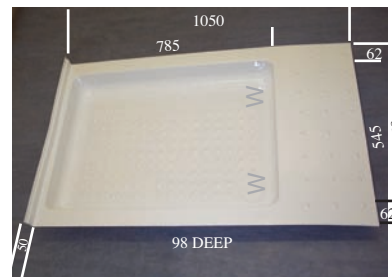

VSTUNT400W

SINK WASTES FOR KITCHEN & BATHROOM EQUIPMENT

Sink wastes for shower trays, sinks & bowls. Generally a straight waste is used on shower trays to project directly through the floor. For sinks and bowls it depends on the installation whether a straight or angled waste will be suitable.

- **SW9075** 3/4" white top angled sink waste for 3/4" hose
- **SW18075** 3/4" white top straight sink waste for 3/4" hose
- **SWP075** 7/8" spare plug for 3/4" sink waste
- **SW90** 1 1/4" s/s top angled sink waste for 3/4" hose
- **SW180** 1 1/4" s/s top straight sink waste for 3/4" hose
- **SWP125** 1 1/2" spare plug for 1 1/4" sink waste
- **SW18030** 3/4" waste for VSIMTIPW

New 1 1/4" waste for 28mm easy flow push fit waste system see page 23 in catalogue.

SMEV sinks and combination units require a special sink waste see page 37 in catalogue and corresponding price list page.

Sink waste smell traps see page 23.